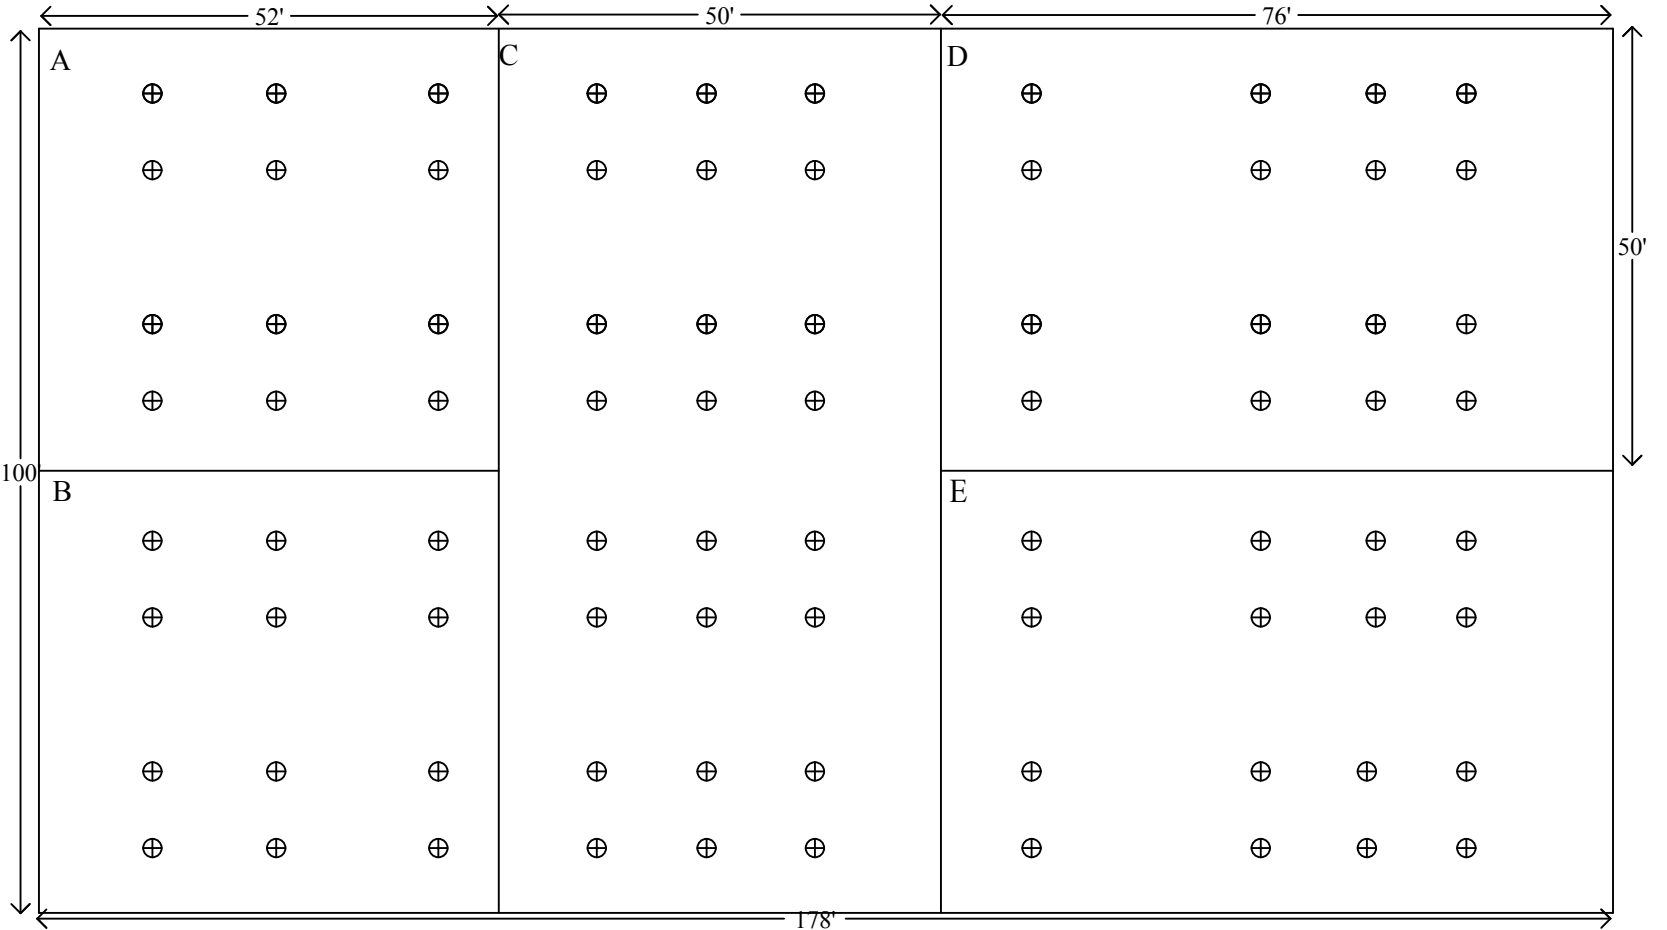

Renaissance Orlando Resort

Crystal Ballroom

○ Drop Cams
⊕

↓ Reception Foyer ↓

Scale 1"=20'

Designed by Jaime Newsome- Aerial Rigging