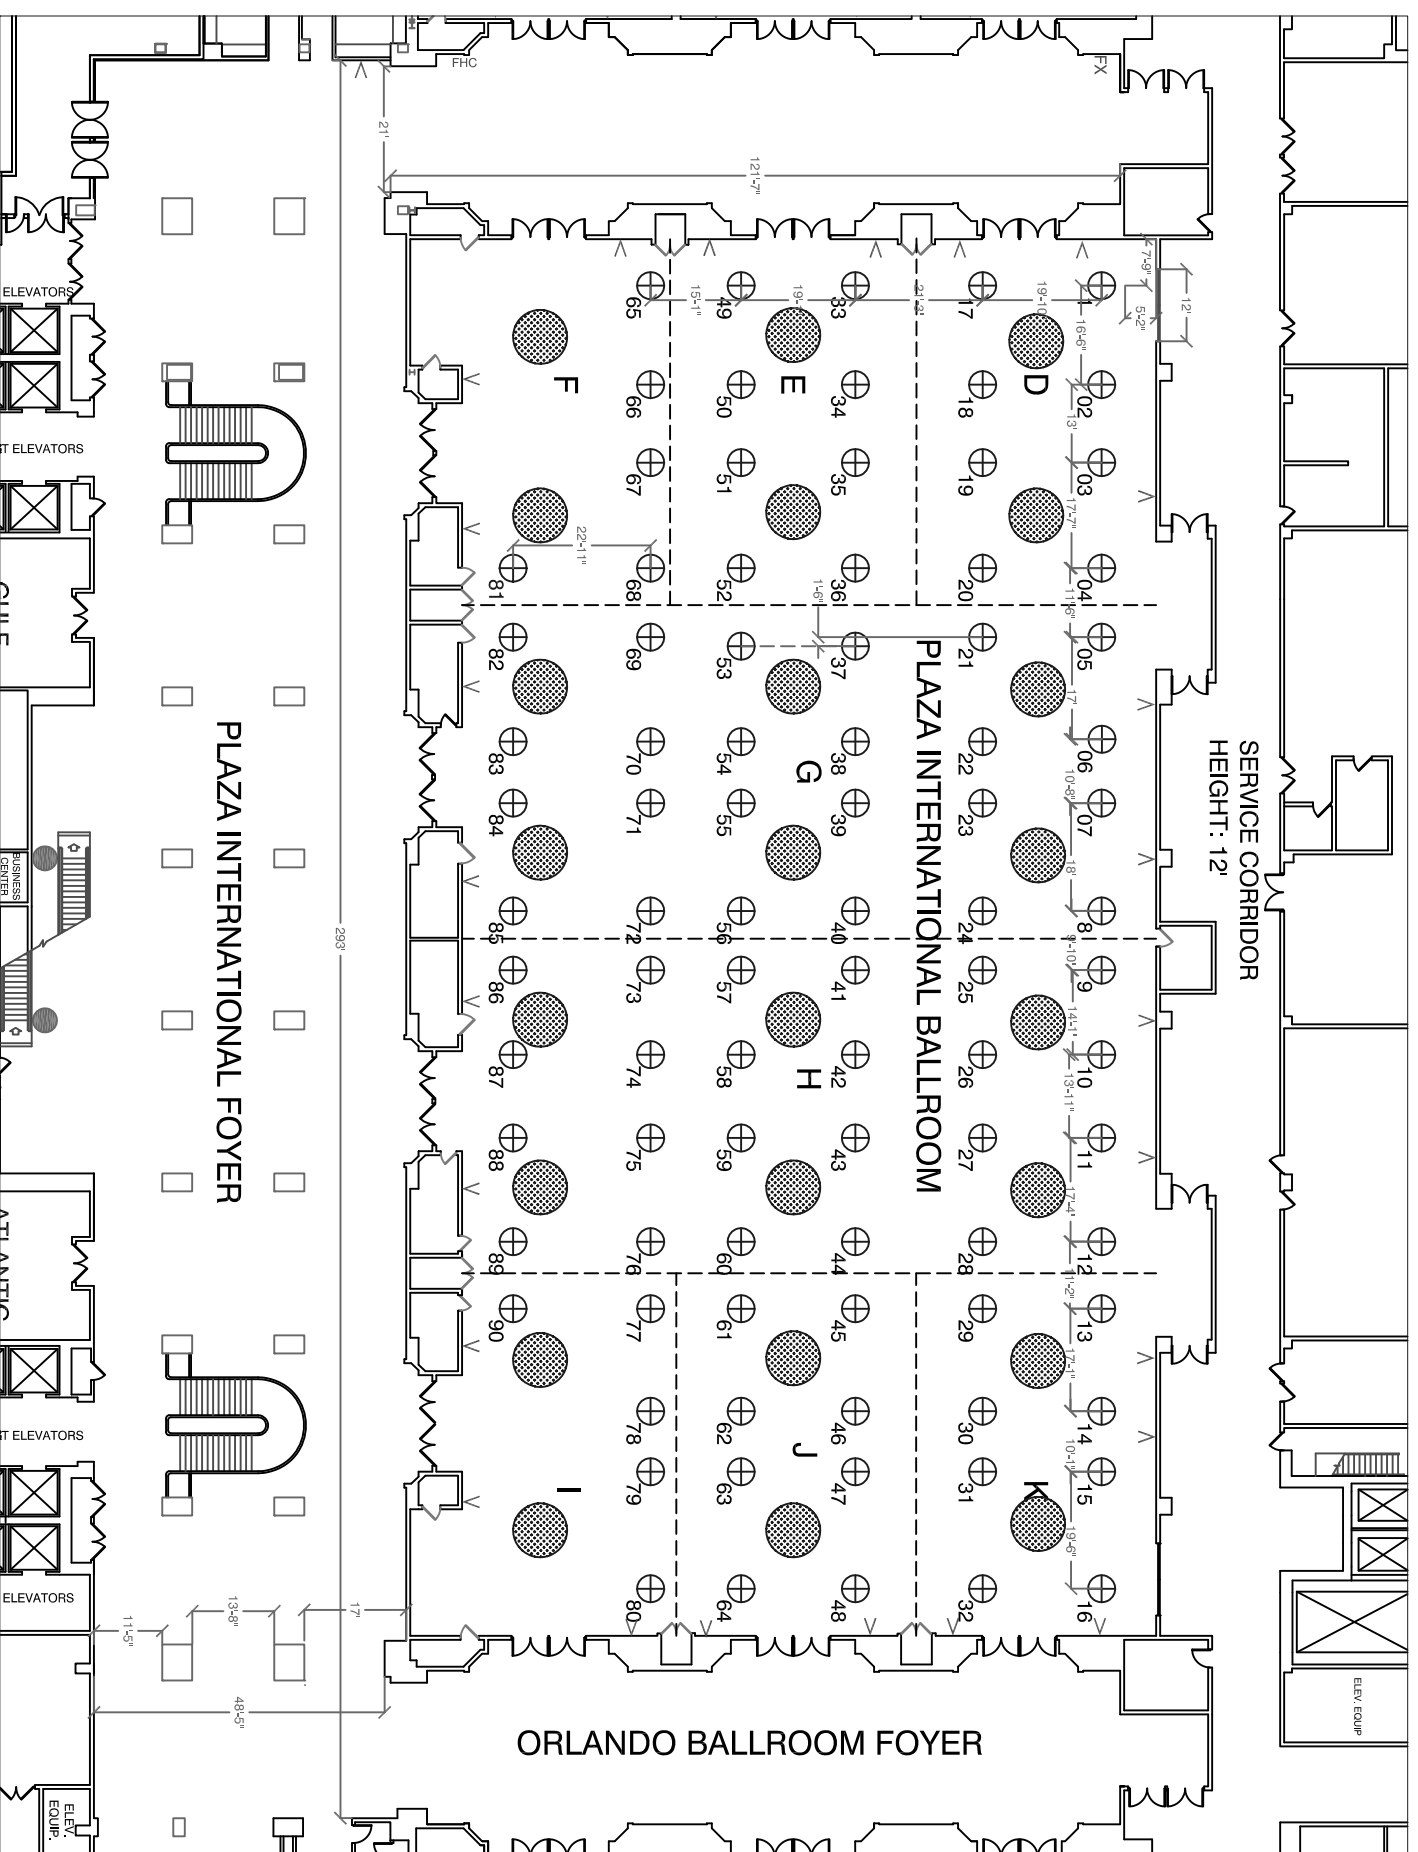

PEABODY PLAZA BALLROOM

PLAZA BALLROOM DIMENSIONS

PLAZA BALLROOM:	232' X 117'
BALLROOM D OR K:	40' X 61'
BALLROOM E OR J:	41' X 61'
BALLROOM F OR I:	34' 8" X 61'
BALLROOM G OR H:	55' 7" X 117'

CEILING HEIGHTS

CEILING:	20' 11"
CHANDELIER BOTTOM:	17' 8"
COFFER HEIGHT:	17' 10"